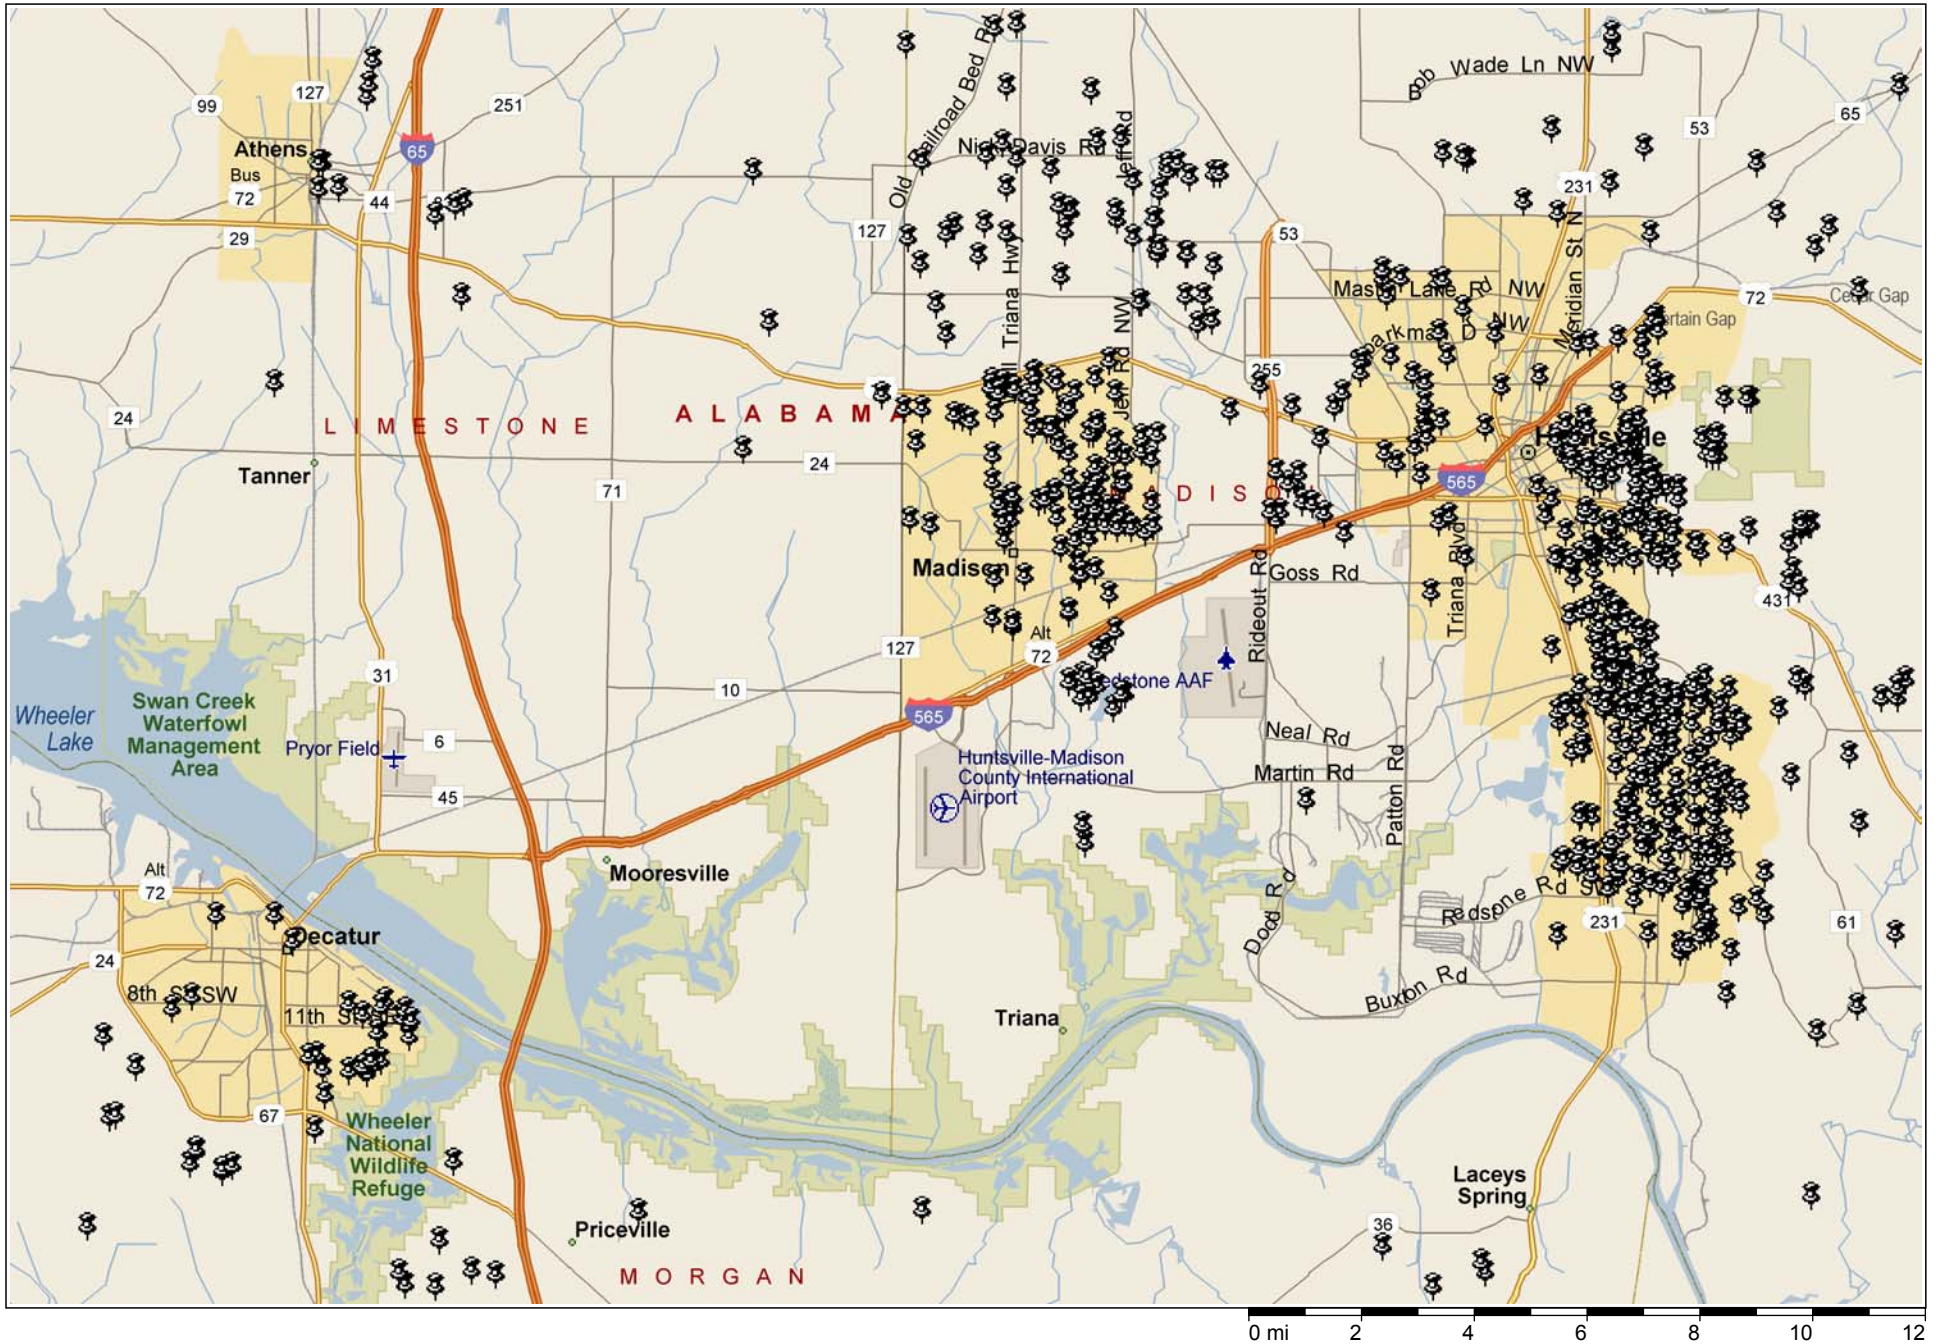

North Alabama Georgia Tech Alumni

0 mi 2 4 6 8 10 12